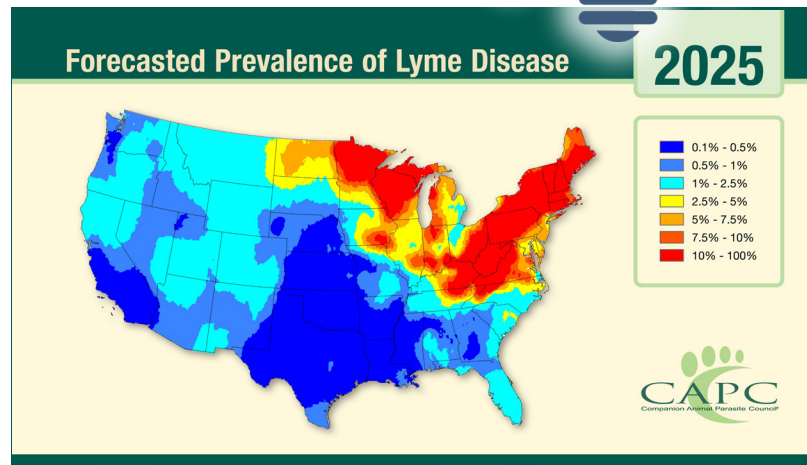

2025 CAPC ANNUAL PET PARASITE FORECASTS

The Companion Animal Parasite Council (CAPC) has released the 2025 forecasts for:

- ▶ Heartworm
- ▶ Lyme Disease
- ▶ Ehrlichiosis
- ▶ Anaplasmosis

Historically, the forecasts have been >94% accurate in predicting the true prevalence of these four diseases across the United States. Use the maps to educate pet parents on the risks in your area and support your recommendations for year-round preventatives.