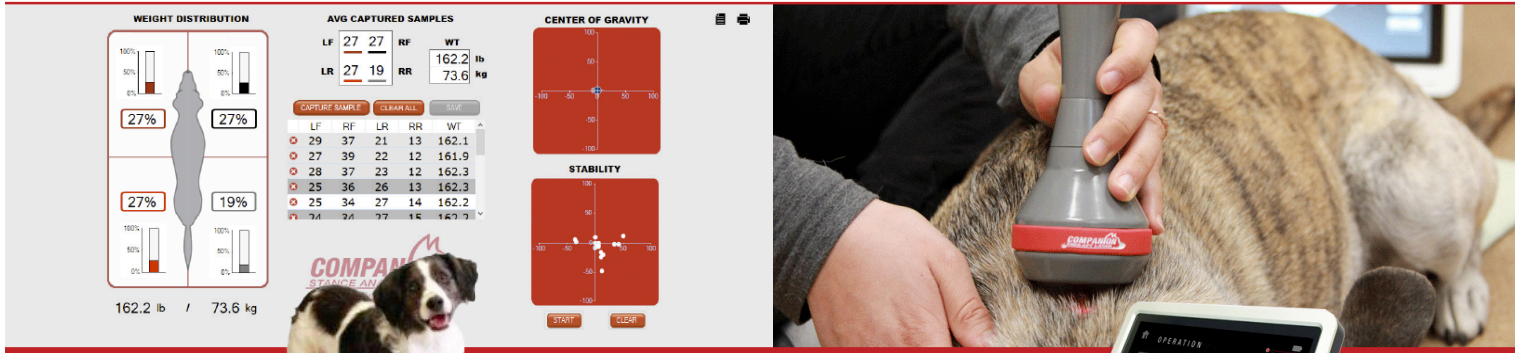

GOT PAIN?

Get Proof? Get Relief?

» Proof, Meet Relief. «

The Stance Analyzer supports both new and existing laser therapy users by providing the proof that pet owners need to move forward with a recommended plan of care. Laser therapy is the most versatile tool in your clinic, and the Stance Analyzer detects the patient population to fuel your laser business.

- » **IDENTIFY LASER CANDIDATES**
The Companion Stance Analyzer detects early lameness abnormalities on 10% of wellness visits, identifying an ideal patient population for laser.
- » **PROVE PAIN**
A diagnostic print-out helps communicate your findings to pet owners and encourages compliance with your recommended plan of care.
- » **RELIEVE PAIN**
Laser therapy is the ideal pain relief tool for both preventative care and early lameness intervention. Treatments are fast and painless.